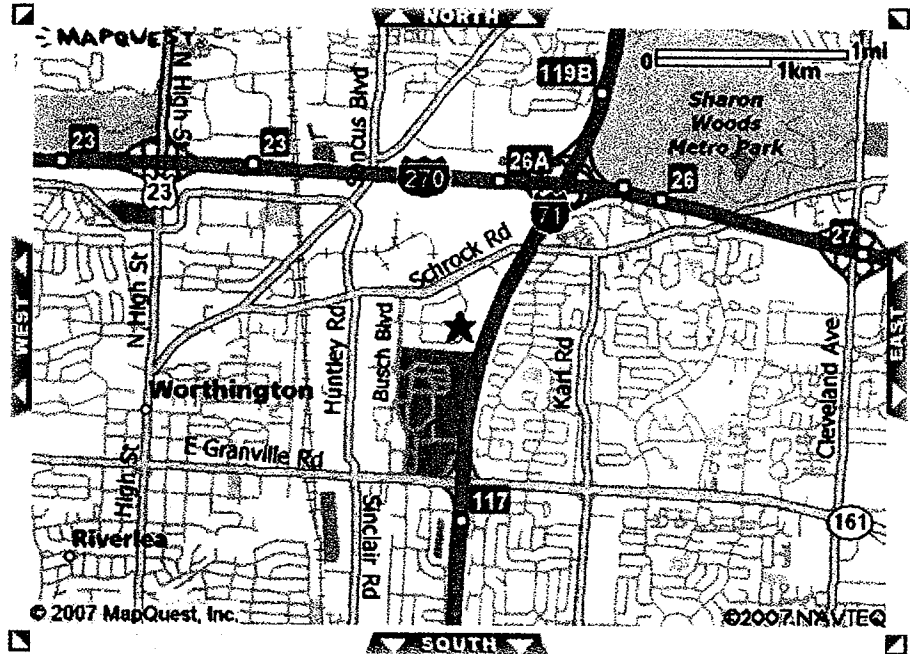

Crowne Plaza Hotel Columbus North
6500 Doubletree Avenue
Columbus OH 43229
614-885-1885

Transportation to and from Hotel

Port Columbus International Airport (CMH)

- Distance: 14 MI / 22.53 KM North West to Hotel
- Complimentary Airport Shuttle
- Taxi Charge (one way): \$35.00 (USD)
- Time by taxi: 20 MINUTES
- I-270 to exit 27, turn right on Cleveland Ave., make a left on Schrock Rd. and a left on Doubletree.

Complimentary Local Area Shuttle

- Radius 5.0 MI

Driving Directions:

From I-270:

Travel I-270 (Columbus' outerbelt) to NE side of town. Take Cleveland Ave./Exit 27. Go north on Cleveland Ave. to Schrock Rd., which will be the first stoplight north of the interstate. Turn left (west) on Schrock Rd. and go 4 traffic lights (2.5 miles) to Doubletree Ave. Turn left (south) on Doubletree Ave. and the hotel will be on your left ¼ mile down the road.

From I-71:

Take the Route 161/Exit 117 of of I-71 on the north side of Columbus. (This exit is the first one south of the I-270/I-71 interchange.) Turn west onto Route 161, then right on Busch Blvd. Go 3 traffic lights to Kingsmill Pkwy. And turn right. Kingsmill Parkway dead ends directly into the Crowne Plaza Columbus North parking lot.